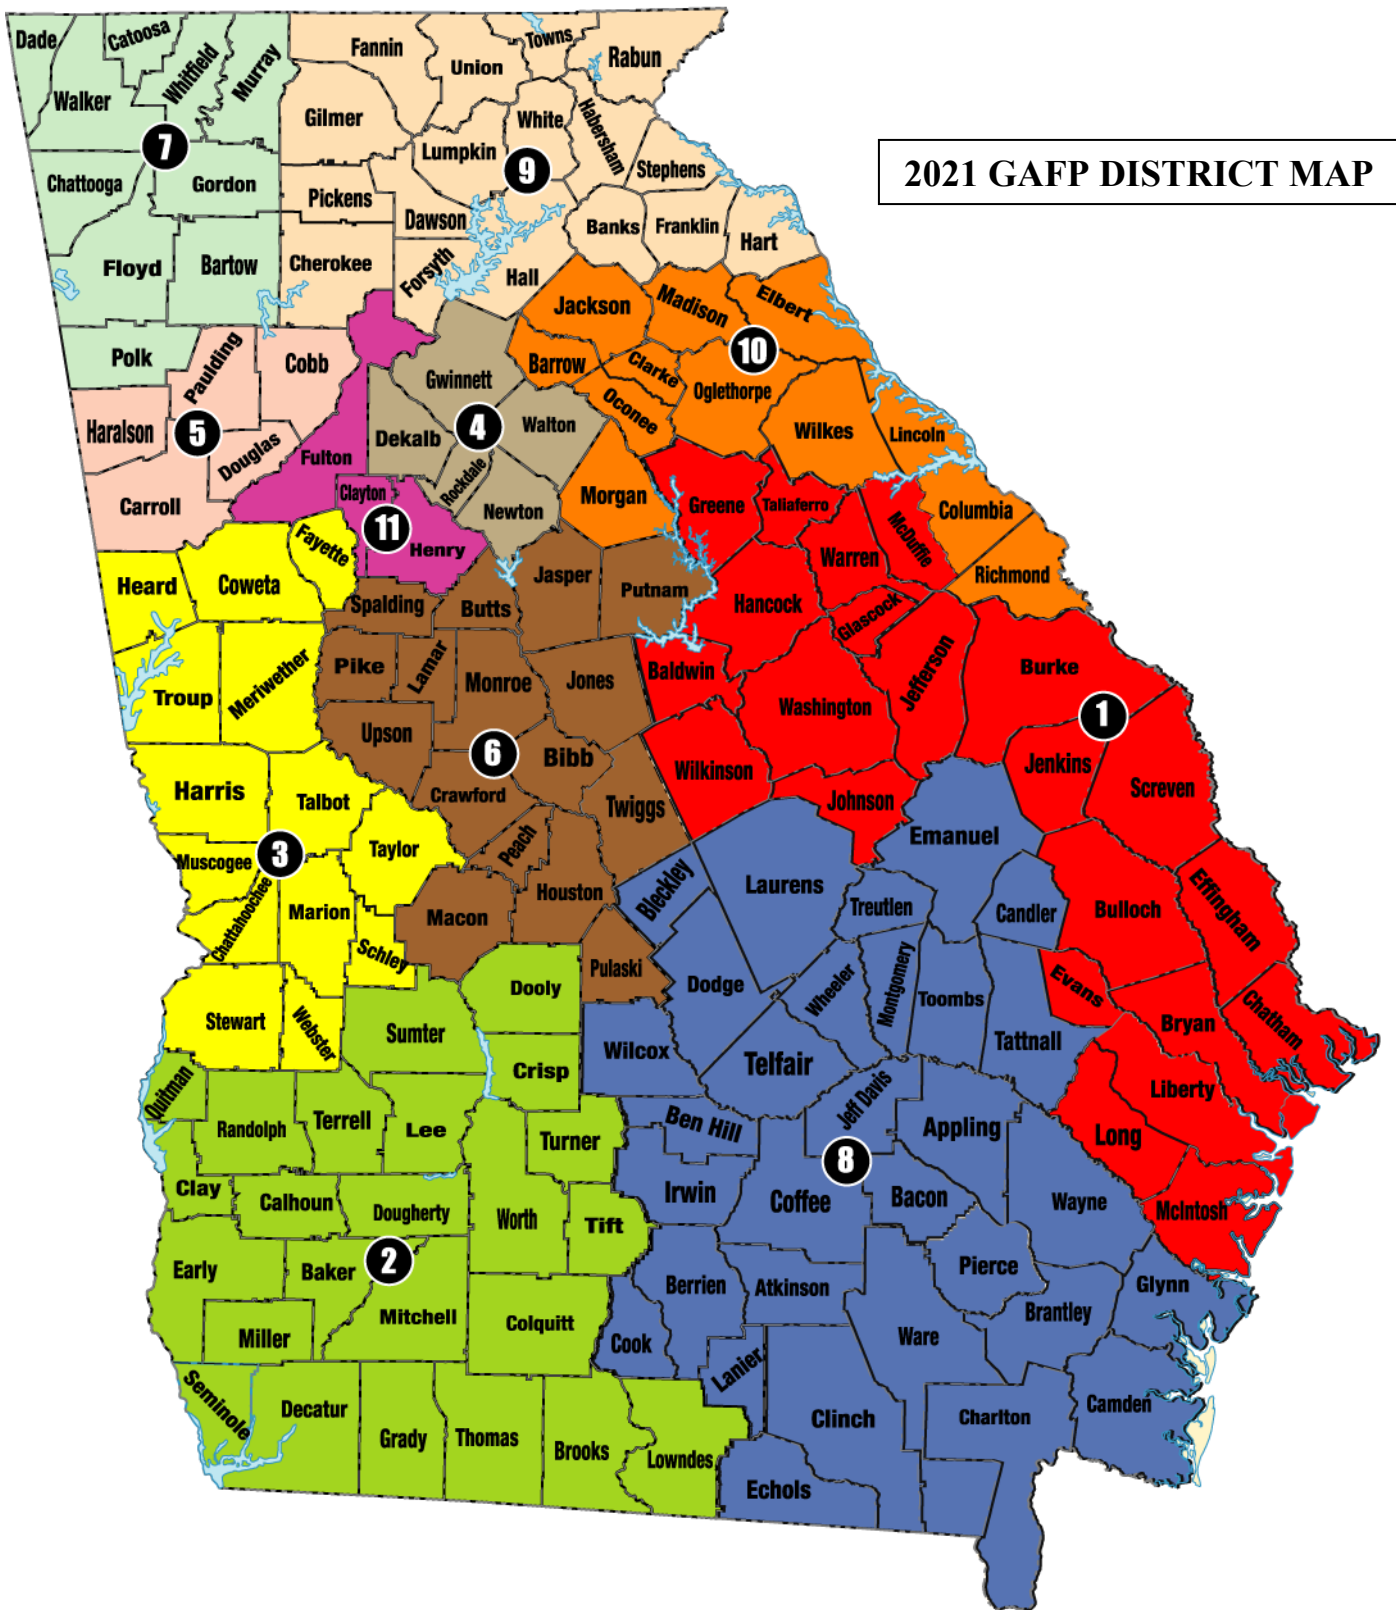

2021 GAFP DISTRICT MAP

2022 Board Directors and Alternates and the Counties they Represent

Districts	District Directors & Alternates	The Counties Represented in Each District
District - 1	Sherma Peter, MD - Sylvania Natalie Britt, MD – Savannah	Baldwin; Bryan; Bulloch; Burke; Chatham; Effingham; Evans; Glascock; Greene; Hancock; Jefferson; Jenkins; Johnson; Liberty; Long; McDuffie; McIntosh; Screven; Taliaferro; Warren; Washington and Wilkinson.
District - 2	Zita Magloire, MD - Cairo William Fricks, MD – Albany	Baker; Brooks; Calhoun; Clay; Colquitt; Crisp; Decatur; Dooly; Dougherty; Early; Grady; Lee; Lowndes; Miller; Mitchell; Quitman; Randolph; Seminole; Sumter; Terrell; Thomas; Tift; Treutlen; Turner and Worth.
District - 3	Alice House, MD - Midland Dan Singleton, MD – Buena Vista	Chattahoochee; Coweta; Fayette; Harris; Heard; Marion; Meriwether; Muscogee; Schley; Stewart; Talbot; Taylor; and Troup.
District - 4	Carmen Echols, MD – Conyers Monica Parker, MD - Atlanta	DeKalb; Gwinnett; Newton; Rockdale and Walton.
District - 5	Cedrice Davis, MD - Marietta Shameka Hunt McElhaney, MD - Smyrna	Carroll; Cobb; Douglas; Haralson and Paulding.
District - 6	W. Steven Wilson, MD – Warner Robins Monique Davis-Smith, MD – Macon	Bibb; Butts; Crawford; Houston; Jasper; Jones; Lamar; Macon; Monroe; Peach; Pike; Pulaski; Putnam; Spalding; Twiggs and Upson.
District - 7	Pamela Obi, MD - Rome Christina Douglass, MD – Armuchee	Bartow; Catoosa; Chattooga; Dade; Floyd; Gordon; Polk; Murray, Walker and Whitfield.
District - 8	William “Donny” Nash, MD - Nashville Jonathan Wade, MD - Nashville	Appling; Atkinson; Bacon; Benn Hill; Berrien; Bleckley; Brantley; Camden; Candler; Charlton; Clinch; Coffee; Cook; Dodge; Echols; Emanuel; Glynn; Irwin; Jeff Davis; Lanier; Laurens; Montgomery; Pierce; Tattnall; Telfair, Toombs, Ware, Wayne and Wheeler.
District - 9	Nkiruka Udejiofor– Woodstock Jody Bahnmler, MD - Gainesville	Banks; Cherokee; Dawson; Fannin; Forsyth; Franklin; Gilmer; Habersham; Hall; Hart; Lumpkin; Pickens; Rabun; Stephens; Towns; Union and White.
District - 10	C. C. Judson Pickett, MD - Augusta Michelle Mason-Woodard, MD - Lincolnton	Barrow; Clarke; Columbia; Elbert; Jackson; Lincoln; Madison; Morgan; Oconee; Oglethorpe; Richmond and Wilkes.
District - 11	Daniel Feckoury, MD – Atlanta Wanda Gumbs, MD – Atlanta	Clayton; Fulton and Henry.